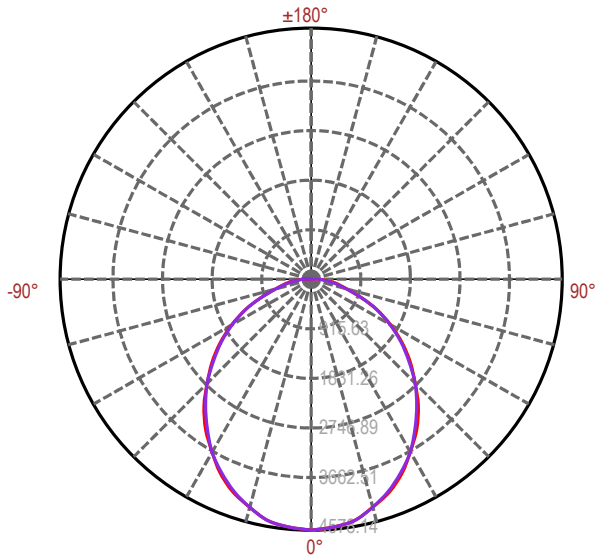

Model 53001

Alset LED lighting, a product of Nuwave 53001

Light Distribution Curve [Unit: cd]