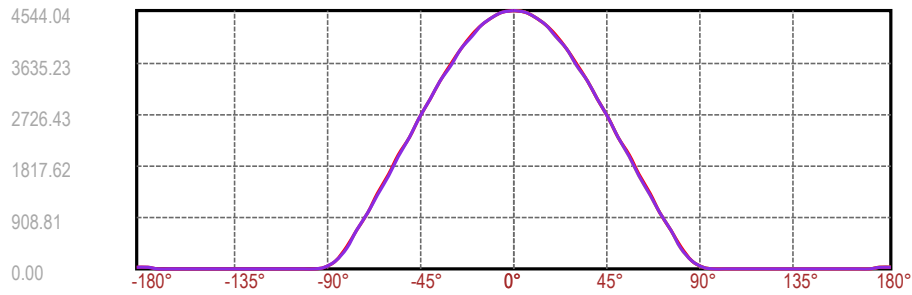

Features

- Frosted lens to reduce glare
- Instant on to full brightness
- Energy efficient
- Wide light distribution
- High efficacy at 116-117 lumens per watt
- Light weight for easy installation
- Lower maintenance costs
- Available 3000K, 4000k, and 5000k color temperatures
- IP65 Rated for wet locations
- Operating temp -40°C - +60°C / -40°F - +140°F
- Dimensions 18.17" x 18.17" x 3.70"
- LM79/80 reports and TM21 data available
- DLC standard under Nuwave model number 53000, 53001
- NSF certified - Splash zone / Non-Food
- Superior heat management yields 60,000 hours life
- 0-10 V DC dimming standard
- UL, DLC, RoHs and FCC certified
- 7 year warranty
- Input voltage 120-277V
- Workable Voltage 90-305V
- Title 24 compliant
- Unique mounting bracket for simple installation

Model 53000

Alset LED lighting, a product of Nuwave 53000

Light Distribution Curve [Unit: cd]

Alset LED lighting, a product of Nuwave 53000

Lux distance Curve

C90(Max): ——
 C0/C180: ——
 C90/C270: ——

Equipment: LC-I-902 GMS-2000
 Temperature(°C): 25.0

Date: 2015-06-30
 Humidity(%): 65.0%

Operator: HJY
 Distance(m): 29.89

Model 53001

Alset LED lighting, a product of Nuwave 53001

Light Distribution Curve [Unit: cd]

Alset LED lighting, a product of Nuwave 53001