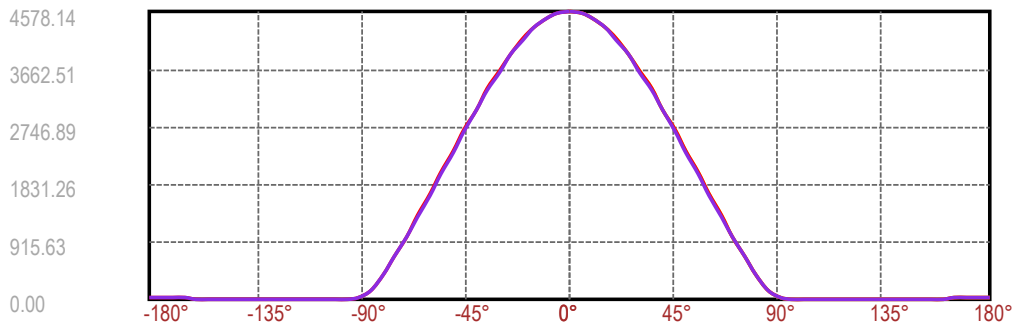

Model 53000

Alset LED lighting, a product of Nuwave 53000

Light Distribution Curve [Unit: cd]

Alset LED lighting, a product of Nuwave 53000

Lux distance Curve

C90(Max): ——
 C0/C180: ——
 C90/C270: ——

Equipment: LC-I-902 GMS-2000
 Temperature(°C): 25.0

Date: 2015-06-30
 Humidity(%): 65.0%

Operator: HJY
 Distance(m): 29.89

Model 53001

Alset LED lighting, a product of Nuwave 53001

Light Distribution Curve [Unit: cd]

Alset LED lighting, a product of Nuwave 53001

Lux distance Curve

C0(Max): ———
 C0/C180: ———
 C90/C270: ———

Equipment: LC-I-902 GMS-2000
 Temperature(°C): 25.0

Date: 2015-07-07
 Humidity(%): 65.0%

Operator: HJY
 Distance(m): 29.89