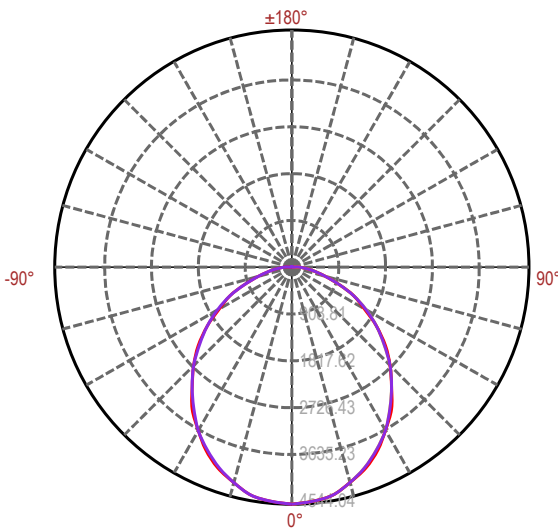

Model 53000

Alset LED lighting, a product of Nuwave 53000

Light Distribution Curve [Unit: cd]