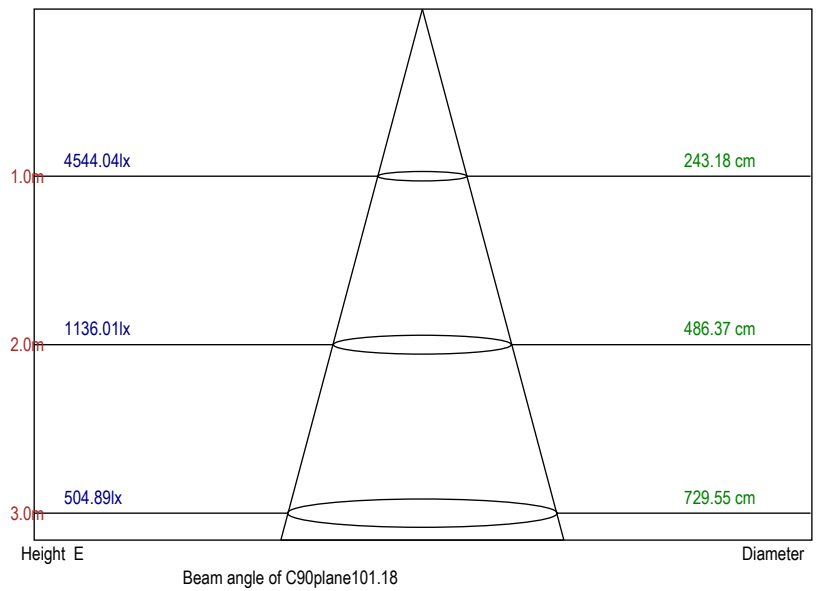

Model 53000

Alset LED lighting, a product of Nuwave 53000

Light Distribution Curve [Unit: cd]

Alset LED lighting, a product of Nuwave 53000

Lux distance Curve

C90(Max): ——
 C0/C180: ——
 C90/C270: ——

Equipment: LC-I-902 GMS-2000
 Temperature(°C): 25.0