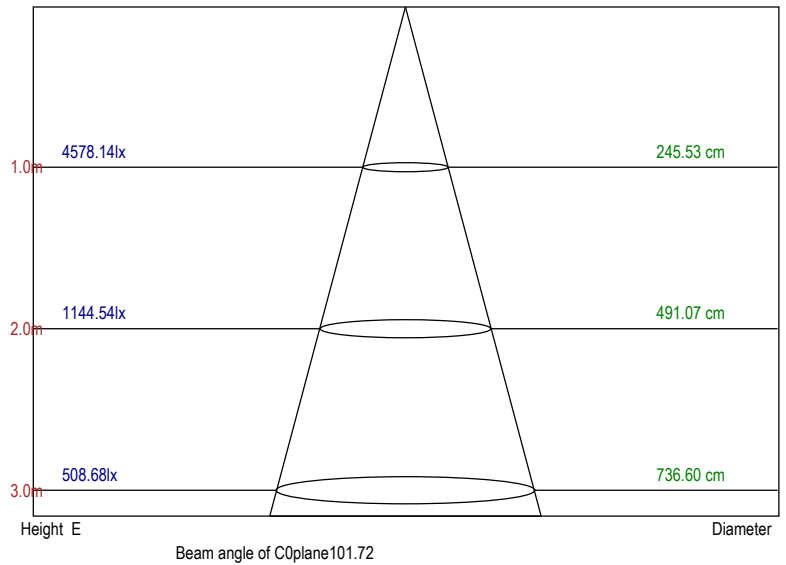

Alset LED lighting, a product of Nuwave 53001

Lux distance Curve